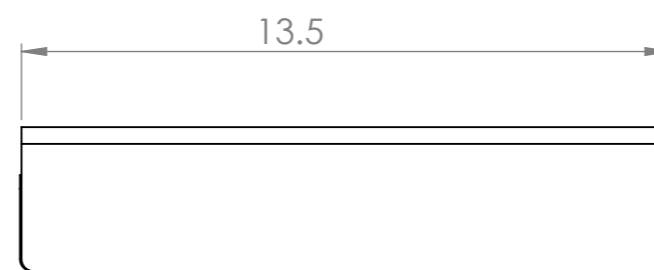

K-Cup Covered Pod Tray Americano Series V2 36 Pods (6x6)

ISOMETRIC VIEW

FRONT VIEW

SIDE VIEW