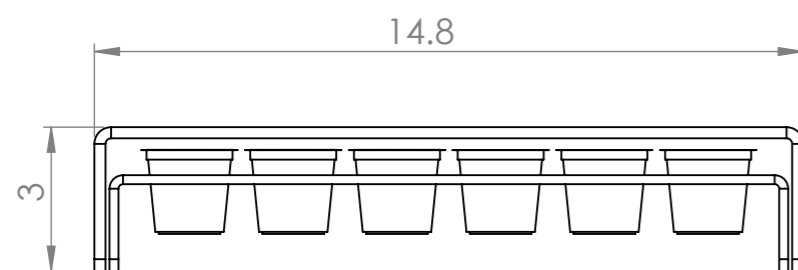

K-Cup Covered Pod Tray Americano Series V2 36 Pods (6x6)

ISOMETRIC VIEW

FRONT VIEW

SIDE VIEW