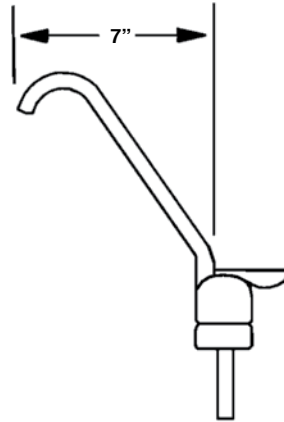

Glass Fillers - 3 Styles

- Chrome plated brass
- 1/4" or 3/8" compression connection

The Original

Tall Spout

Long Reach

Compliant AB 1953

PART NUMBER	DESCRIPTION
2040	Original - 1/4"
2041	Original - 3/8"
2040-TS	Tall Spout - 1/4"
2040-LR	Long Reach - 1/4"

Replacement Parts

PART NUMBER	CONNECTION
2044	Repair Kit
2040-C	1/4" x 3/8" Tubing Reducing Coupling

Commercial Sink Overflow

- Chrome plated brass
- 1-1/4" x 14" x 18" Tube
- 1-1/4" Satin chrome plated elbow
- Stainless steel overflow strainer & screw

PART NUMBER	DESCRIPTION
33141	Strainer with 1-1/4" ELL
33142	1-1/4" x 14" x 18" brass overflow elbow for slip joint connection
33147	Complete unit as shown