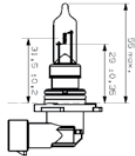

HIR1

Range	Part No.	Volts	Watts	Base	Kelvin*	Pack	Qty
Standard	9011	12V	65W	PX20d	3200K	Box	1