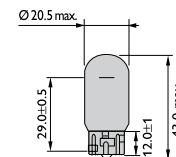

WY21W

Range	Part No.	Volts	Watts	Base	Pack	Qty
Standard	12071B2	12V	21W	W3x16d	Blister	2
	12071	12V	21W	W3x16d	Box	10

12V car lighting

Signalling