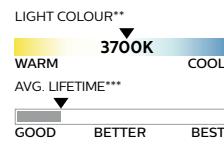

WhiteVision

Available in H1, H3, H4, H7, H8, H9, H11, HB3, HB4

Bright white **4300K** light