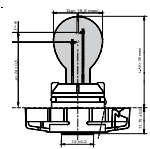

PSY24W

Range	Part No.	Volts	Watts	Base	Pack	Qty
SilverVision	12180SV	12V	24W	PG20/4	Box	1
Standard	12188NA	12V	24W	PG20/4	Box	1