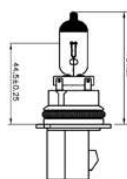

HB1

Range	Part No.	Volts	Watts	Base	Kelvin*	Pack	QTY
PremiumVision +30%	9004PR	12V	65/45W	P29t	3250K	Box	1
	9004PRB1	12V	65/45W	P29t	3250K	Blister	1
Rally	9004	12V	100/80W	P29t	3200K	Box	1