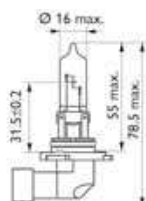

HB3A

	Part No.	Volts	Watts	Base	Kelvin*	Pack	QTY
Rally	12359	12V	100W	P20d	3200K	Box	1
	12359B1	12V	100W	P20d	3200K	Blister	1
Standard	9005XSB1	12.8V	65W	P20d	3200K	Blister	1