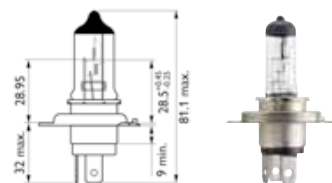

H7

Range	Part No.	Volts	Watts	Base	Kelvin*	Pack	QTY
Vision Moto +30%	12972PRBW	12V	55W	PX26d	3350K	Blister	1
CityVision Moto +40%	12972CTVBW	12V	55W	PX26d	3250K	Blister	1
X-tremeVision Moto +130%	12972XVPBW	12V	55W	PX26d	3400K	Blister	1
CrystalVision Ultra 3700K	12972CVUBW	12V	55W	PX26d	3700K	Blister	1