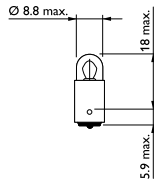

T3W

Range	Part No.	Volts	Watts	Base	Pack	Qty
Standard	12910	12V	3W	BA9s	Box	10