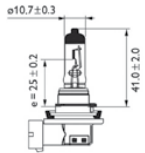

12V Halogen Range Index

HB5

Range	Part No.	Volts	Watts	Base	Kelvin*	Pack	QTY
PremiumVision +30%	9007PRB1	12V	65/55W	PX29t	3350K	Blister	1

HIR1

Range	Part No.	Volts	Watts	Base	Kelvin*	Pack	Qty
Standard	9011	12V	65W	PX20d	3200K	Box	1

HIR2

Range	Part No.	Volts	Watts	Base	Kelvin*	Pack	Qty
Standard	9012	12V	55W	PX22d	3200K	Box	1

Did you know?

Overtoltage/Voltage Spikes are the biggest enemy of a Halogen bulb?

What else affects a bulb's lifetime?

- The typical lifetime of a high quality H4 bulb (OEM) is at around 700 hrs and 550 hours for H7. For 12V halogen bulbs, the lifetime is measured at a specified test voltage of 13.2V.
- No matter if its a standard or a high performance bulb, the lifetime of all filament bulbs is strongly dependent on the operating voltage in the car
- Even at just 5% over-voltage (13.86V), the lifespan of a lightbulb will be cut in half. So the biggest enemy in terms of a bulbs lifespan is overvoltage or voltage spikes.
- And its very important to remember that the voltage to the light bulb can vary significantly between automotive brands, models & even individual cars

12V car lighting

Halogen

*All kelvin figures quoted are up to and including the figure. Kelvin numbers may vary depending on bulb type