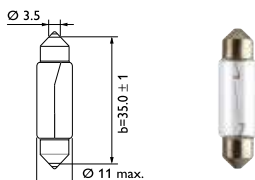

FEST T10,5x38

Range	Part No.	Volts	Watts	Base	Pack	Qty
Standard	12854B2	12V	10W	SV8.5	Blister	2
	12854	12V	10W	SV8.5	Box	10