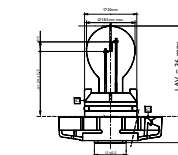

PS19W

Range	Part No.	Volts	Watts	Base	Pack	Qty
Standard	12085	12V	19W	PG20/1	Box	1