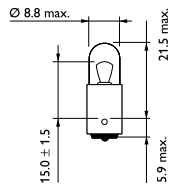

T4W

Range	Part No.	Volts	Watts	Base	Pack	Qty
Standard	12929B2	12V	4W	BA9s	Blister	2
	12929	12V	4W	BA9s	Box	10