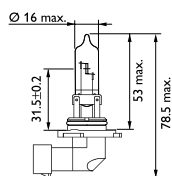

HB3

Range	Part No.	Volts	Watts	Base	Kelvin*	Pack	QTY
X-tremeVision +100%	9005XVSM	12V	65W	P20d	3350K	Twin	2
	9005XVB1	12V	65W	P20d	3350K	Blister	1
PremiumVision +30%	9005PR	12V	65W	P20d	3250K	Box	1
	9005PRB1	12V	65W	P20d	3250K	Blister	1
WhiteVision 3700K	9005WHVSM	12V	65W	P20d	3700K	Twin	2
CrystalVision 4300K	9005CVSM	12V	65W	P20d	4300K	Twin	2
DiamondVision 5000K	9005DVS2	12V	65W	P20d	5000K	Twin	2