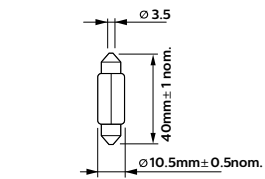

12V Signalling Range Index

FEST T10,5x43

Range	Part No.	Volts	Watts	Base	Pack	Qty
Standard	12866B2	12V	10W	SV8.5	Blister	2
	12866	12V	10W	SV8.5	Box	10
	12864	12V	5W	SV8.5	Box	10