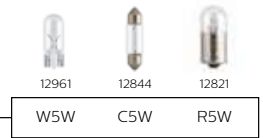

Glove compartment lights