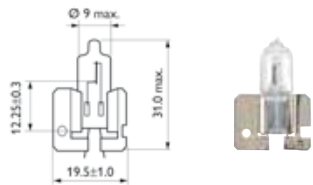

H2							
Range	Part No.	Volts	Watts	Base	Kelvin*	Pack	QTY
Standard	12311	12V	55W	X511	3200K	Box	1