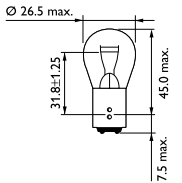

P21/5W

Range	Part No.	Volts	Watts	Base	Pack	Qty
LongLife EcoVision	12499LLECO	12V	21/5W	BAY15d	Box	10
Standard	12499B2	12V	21/5W	BAY15d	Blister	2
	12499	12V	21/5W	BAY15d	Box	10
	12499TP	12V	21/5W	BAY15d	Box	40