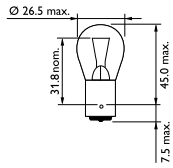

12V Signalling Range Index

P21W

Range	Part No.	Volts	Watts	Base	Pack	Qty
LongLife EcoVision	12498LLECO	12V	21W	BA15s	Box	10
Standard	12498B2	12V	21W	BA15s	Blister	2
	12498	12V	21W	BA15s	Box	10
	12498TP	12V	21W	BA15s	Box	40