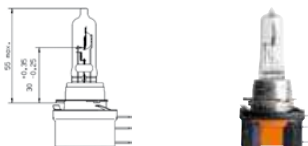

H15

	Part No.	Volts	Watts	Base	Kelvin*	Pack	QTY
Standard	12580	12V	55/15W	PGJ23T-1	3200K	Box	1