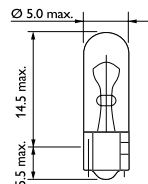

W2W

Range	Part No.	Volts	Watts	Base	Pack	Qty
Standard	12505	12V	2W	W2x4.6d	Box	10