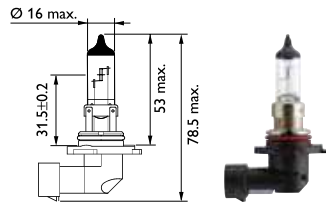

H10

	Part No.	Volts	Watts	Base	Kelvin*	Pack	QTY
Standard	9145	12V	45W	PY20d	3200K	Box	1