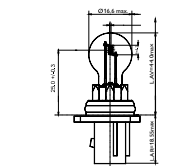

P13W

Range	Part No.	Volts	Watts	Base	Pack	Qty
Standard	12277	12V	13W	PG18.5d-1	Box	1