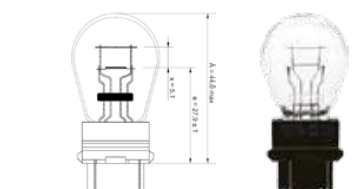

S-8						
Range	Part No.	Volts	Watts	Base	Pack	Qty
Standard	1156	12V	27W	BA15s	Box	10
	1157	12V	27/8.3W	BAY15d	Box	10
	3157	12V	27/8.3W	W2.5x16q	Box	10
	3157NA	12V	27/8.3W	W2.5x16q	Box	10

12V car lighting

Signalling