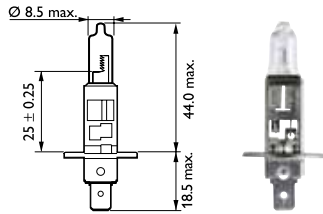

12V Halogen Range Index

H1							
Range	Part No.	Volts	Watts	Base	Kelvin*	Pack	QTY
X-tremeVision Plus +130%	12258XVPS2	12V	55W	P14.5s	3700K	Twin	2
X-tremeVision +100%	12258XVSM	12V	55W	P14.5s	3350K	Twin	2
	12258XVB1	12V	55W	P14.5s	3350K	Blister	1
PowerVision +60%	12258PWVS2	12V	55W	P14.5s	3250K	Twin	2
	12258PWVB1	12V	55W	P14.5s	3250K	Blister	1
PremiumVision +30%	12258PR	12V	55W	P14.5s	3250K	Box	1
	12258PRB1	12V	55W	P14.5s	3250K	Blister	1
Rally	12454	12V	100W	P14.5s	3200K	Box	1
	12454B1	12V	100W	P14.5s	3200K	Blister	1
WhiteVision 3700K	12258WHVSM	12V	55W	P14.5s	3700K	Twin	2
CrystalVision 4300K	12258CVSM	12V	55W	P14.5s	4300K	Twin	2
	12258CVB1	12V	55W	P14.5s	4300K	Blister	1
DiamondVision 5000K	12258DVS2	12V	55W	P14.5s	5000K	Twin	2
LongLife EcoVision	12258LLECO	12V	55W	P14.5s	3100K	Box	1
	12258LLECOB1	12V	55W	P14.5s	3100K	Blister	1
Standard	12258	12V	55W	P14.5s	3200K	Box	1