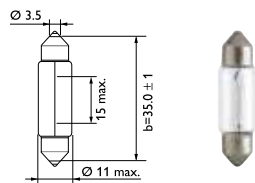

C5W

Range	Part No.	Volts	Watts	Base	Pack	Qty
Standard	12844B2	12V	5W	SV8.5	Blister	2
	12844	12V	5W	SV8.5	Box	10