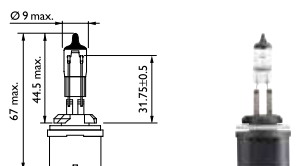

H27W/1

	Part No.	Volts	Watts	Base	Kelvin*	Pack	QTY
Standard	12059	12V	27W	PG13	3200K	Box	1

*All kelvin figures quoted are up to and including the figure. Kelvin numbers may vary depending on bulb type