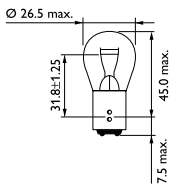

PR21/5W

Range	Part No.	Volts	Watts	Base	Pack	Qty
Standard	12495	12V	21/5W	BAW15d	Box	10