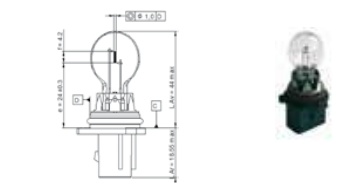

12V Signalling Range Index

PSX26W						
Range	Part No.	Volts	Watts	Base	Pack	Qty
Standard	12278	12V	26W	PG18.5d-3	Box	1