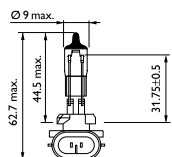

12V Halogen Range Index

H27W/2

	Part No.	Volts	Watts	Base	Kelvin*	Pack	QTY
Standard	12060	12V	27W	PGJ13	3200K	Box	1