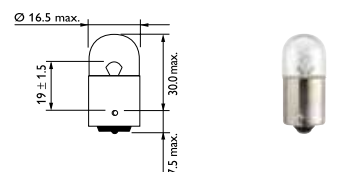

R10W						
Range	Part No.	Volts	Watts	Base	Pack	Qty
Standard	12814B2	12V	10W	BA15s	Blister	2
	12814	12V	10W	BA15s	Box	10