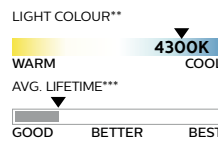

CrystalVision

Available in H1, H3, H4, H7, H8, H11, HB3, HB4

Ultimate white **5000K** light