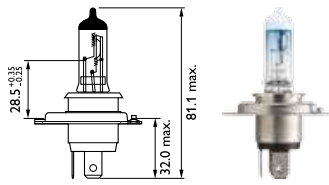

12V Halogen Range Index

H4							
Range	Part No.	Volts	Watts	Base	Kelvin*	Pack	QTY
X-tremeVision Plus +130%	12342XVPS2	12V	60/55W	P43t-38	3700K	Twin	2
X-tremeVision +100%	12342XVSM	12V	60/55W	P43t-38	3350K	Twin	2
	12342XVB1	12V	60/55W	P43t-38	3350K	Blister	1
PowerVision +60%	12342PWVS2	12V	60/55W	P43t-38	3250K	Twin	2
	12342PWVB1	12V	60/55W	P43t-38	3250K	Blister	1
PremiumVision +30%	12342PR	12V	60/55W	P43t-38	3250K	Box	1
	12342PRB1	12V	60/55W	P43t-38	3250K	Blister	1
	12342PRTP	12V	60/55W	P43t-38	3250K	Box	40
Rally	12568	12V	100/90W	P45t-41	3200K	Box	1
	12369	12V	130/90W	P45t-41	3200K	Blister	1
	12459	12V	130/90W	P43t-38	3200K	Box	1
	12459B1	12V	130/90W	P43t-38	3200K	Blister	1
	12569	12V	100/90W	P43t-38	3200K	Box	1
	12569B1	12V	100/90W	P43t-38	3200K	Blister	1
WhiteVision 3700K	12342WHVSM	12V	60/55W	P43t-38	3700K	Twin	2
CrystalVision 4300K	12342CVSM	12V	60/55W	P43t-38	4300K	Twin	2
	12342CVB1	12V	60/55W	P43t-38	4300K	Blister	1
DiamondVision 5000K	12342DVS2	12V	60/55W	P43t-38	5000K	Twin	2
LongLife EcoVision	12342LLECO	12V	60/55W	P43t-38	3100K	Box	1
	12342LLECOB1	12V	60/55W	P43t-38	3100K	Blister	1
Standard	12342	12V	60/55W	P43t-38	3200K	Box	1