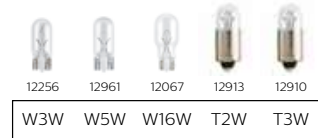

Front position light