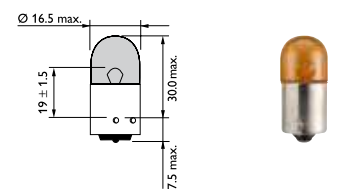

RY10W						
Range	Part No.	Volts	Watts	Base	Pack	Qty
Standard	12093	12V	10W	BAU15S	Box	10