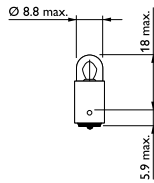

12V Signalling Range Index

T2W

Range	Part No.	Volts	Watts	Base	Pack	Qty
Standard	12913	12V	2W	BA9s	Box	10