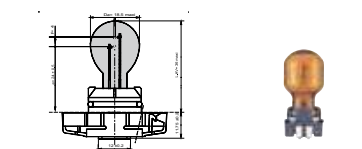

PWY24W						
Range	Part No.	Volts	Watts	Base	Pack	Qty
SilverVision	12174SV	12V	24W	WP3.3x14.5/4	Box	1
Standard	12174NA	12V	24W	WP3.3x14.5/4	Box	1