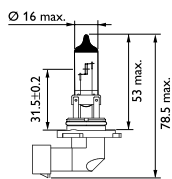

HB4

Range	Part No.	Volts	Watts	Base	Kelvin*	Pack	QTY
X-tremeVision +100%	9006XVSM	12V	55W	P22d	3350K	Twin	2
	9006XVB1	12V	55W	P22d	3350K	Blister	1
PremiumVision +30%	9006PR	12V	55W	P22d	3250K	Box	1
	9006PRB1	12V	55W	P22d	3250K	Blister	1
Rally	12358	12V	70W	P22d	3200K	Box	1
	12358B1	12V	70W	P22d	3200K	Blister	1
WhiteVision 3700K	9006WHVSM	12V	55W	P22d	3700K	Twin	2
CrystalVision 4300K	9006CVSM	12V	55W	P22d	4300K	Twin	2
DiamondVision 5000K	9006DVS2	12V	55W	P22d	5000K	Twin	2