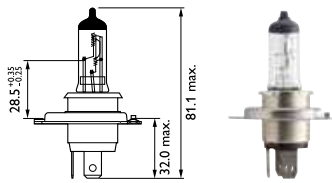

12V Halogen Motorcycle Range Index

H4

Range	Part No.	Volts	Watts	Base	Kelvin*	Pack	QTY
Vision Moto +30%	12342PRBW	12V	60/55W	P43t-38	3350K	Blister	1
CityVision Moto +40%	12342CTVBW	12V	60/55W	P43t-38	3250K	Blister	1
X-tremeVision Moto +130%	12342XVPBW	12V	60/55W	P43t-38	3400K	Blister	1
CrystalVision Ultra 3700K	12342CVUBW	12V	60/55W	P43t-38	3700K	Blister	1