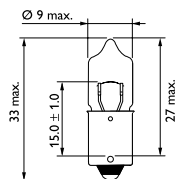

H20W

Range	Part No.	Volts	Watts	Base	Pack	Qty
Standard	12025	12V	20W	BA9s	Box	10