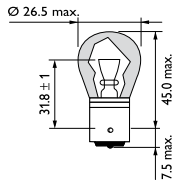

PY21W

Range	Part No.	Volts	Watts	Base	Pack	Qty
SilverVision	12496SVB2	12V	21W	BAU15s	Blister	2
LongLife EcoVision	12496LLECO	12V	21W	BAU15s	Box	10
Standard	12496B2	12V	21W	BAU15s	Blister	2
	12496	12V	21W	BAU15s	Box	10