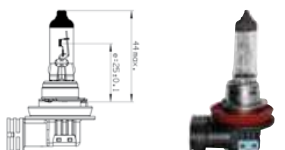

H16

	Part No.	Volts	Watts	Base	Kelvin*	Pack	QTY
Standard	12366	12V	19W	PGJ19-3	3200K	Box	1