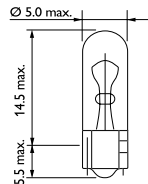

W2.3W

Range	Part No.	Volts	Watts	Base	Pack	Qty
Standard	12061	12V	2.3W	W2x4.6d	Box	10