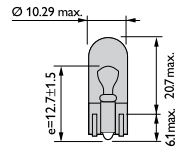

WY5W

Range	Part No.	Volts	Watts	Base	Pack	Qty
Standard	12396B2	12V	5W	W2.1x9.5d	Blister	2
	12396	12V	5W	W2.1x9.5d	Box	10