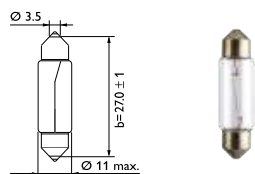

FEST T10,5x30

Range	Part No.	Volts	Watts	Base	Pack	Qty
LongLife EcoVision	12860LLECO	12V	10W	SV8.5	Box	10