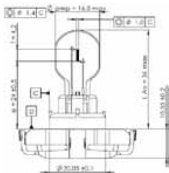

PY24W

Range	Part No.	Volts	Watts	Base	Pack	Qty
Standard	12190	12V	24W	PGU20/4	Box	1