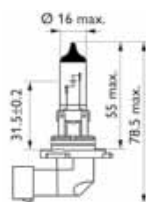

HB4A

	Part No.	Volts	Watts	Base	Kelvin*	Pack	QTY
Standard	9006XSB1	12.8V	55W	P22d	3200K	Blister	1