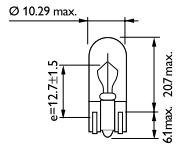

12V Signalling Range Index

W3W

Range	Part No.	Volts	Watts	Base	Pack	Qty
Standard	12256B2	12V	3W	W2.1x9.5d	Blister	2
	12256	12V	3W	W2.1x9.5d	Box	10