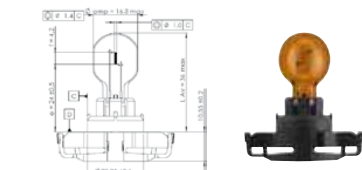

PW24W						
Range	Part No.	Volts	Watts	Base	Pack	Qty
Standard	12182	12V	24W	WP3.3x14.5/3	Box	1