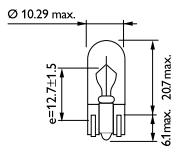

W2.2W

Range	Part No.	Volts	Watts	Base	Pack	Qty
Standard	12960	12V	2.2W	W2.1x9.5d	Box	10