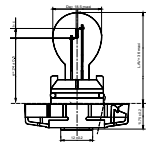

PSX24W

Range	Part No.	Volts	Watts	Base	Pack	Qty
Standard	12276	12V	24W	PG20/7	Box	1