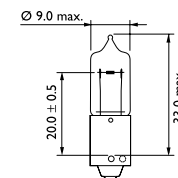

H21W

Range	Part No.	Volts	Watts	Base	Pack	Qty
Standard	12356	12V	21W	BAY9s	Box	10