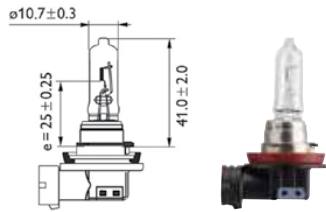

12V Halogen Range Index

H9

	Part No.	Volts	Watts	Base	Kelvin*	Pack	QTY
WhiteVision 3700K	12361WHVSM	12V	65W	PGJ19-5	3700K	Twin	2
Standard	12361	12V	65W	PGJ19-5	3200K	Box	1