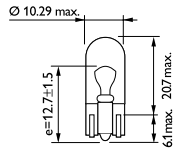

W5W

Range	Part No.	Volts	Watts	Base	Pack	Qty
WhiteVision	12961WHVB2	12V	5W	W2.1x9.5d	Blister	2
LongLife EcoVision	12961LLECO	12V	5W	W2.1x9.5d	Box	10
Standard	12961B2	12V	5W	W2.1x9.5d	Blister	2
	12961	12V	5W	W2.1x9.5d	Box	10
	12961TP	12V	5W	W2.1x9.5d	Box	40