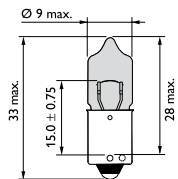

H6W

Range	Part No.	Volts	Watts	Base	Pack	Qty
WhiteVision	12036WHVB2	12V	6W	BAX9s	Blister	2
Standard	12036B2	12V	6W	BAX9s	Blister	2
	12036	12V	6W	BAX9s	Box	10