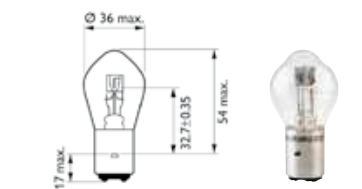

S2						
Range	Part No.	Volts	Watts	Base	Pack	Qty
Standard	12728	12V	35/35W	BA20d	Box	1