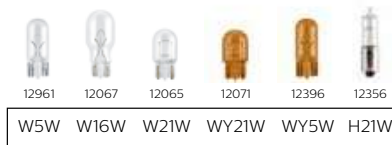

Low beam - high beam

Front indicators