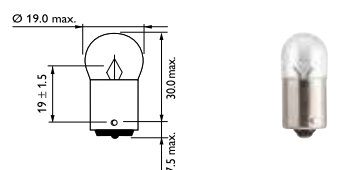

R5W						
Range	Part No.	Volts	Watts	Base	Pack	Qty
LongLife EcoVision	12821LLECO	12V	5W	BA15s	Box	10
Standard	12821B2	12V	5W	BA15s	Blister	2
	12821	12V	5W	BA15s	Box	10
	12822	12V	5W	BA15d	Box	10