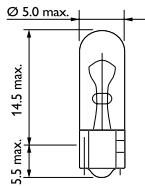

W1.2W

Range	Part No.	Volts	Watts	Base	Pack	Qty
Standard	12516B2	12V	1.2W	W2x4.6d	Blister	2
	12516	12V	1.2W	W2x4.6d	Box	10