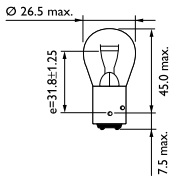

P21/4W

Range	Part No.	Volts	Watts	Base	Pack	Qty
Standard	12594B2	12V	21/4W	BAZ15d	Blister	2
	12594	12V	21/4W	BAZ15d	Box	10