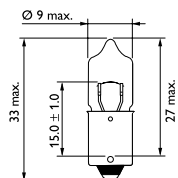

H10W

Range	Part No.	Volts	Watts	Base	Pack	Qty
Standard	12024	12V	10W	BA9s	Box	10