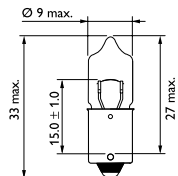

H5W

Range	Part No.	Volts	Watts	Base	Pack	Qty
Standard	12023	12V	5W	BA9s	Box	10