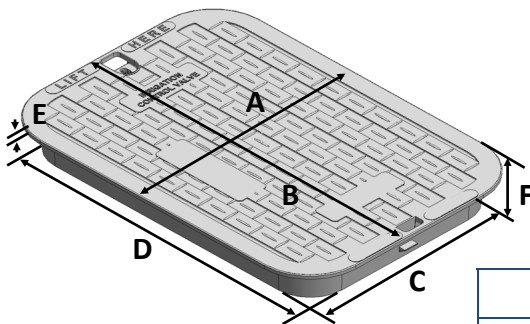

## 318BCBSAND

Series: Pro-Spec Series

Material: HDPE

Box Color: Sand

Lid Color: Sand

Lid Marking: Irrigation Control Valve

Box Weight: 10.70 lbs

Lid Weight: 5.50 lbs

Total Weight: 16.20 lbs

Includes 3/8"-16 brass nut & stainless steel bolt

Load rating:

**PEDESTRIAN & lawn care equipment**

Lid Dimensions	
A. Top width	15"
B. Top length	21 5/8"
C. Bottom width	13 1/16"
D. Bottom length	19 11/16"
E. Rim thickness	1/4"
F. Overall height	2 3/16"

Box Dimensions	
A. Top inside width	13 1/8"
B. Top inside length	20"
C. Top outside width	15 1/8"
D. Top outside length	21 7/8"
E. Bottom inside width	16 7/8"
F. Bottom inside length	23 3/4"
G. Bottom outside width	19 1/8"
H. Bottom outside length	25 3/4"
I. Height	12"