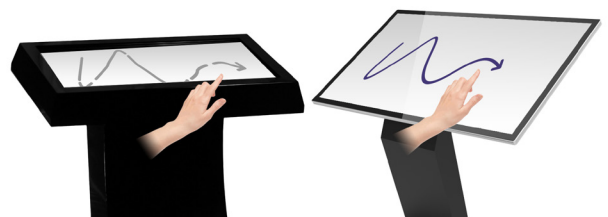

10 Point PCAP Touch

Having up to 10 touch points allows you to manipulate images, zoom in an out as well as perform many other touch gestures; much like you would with a domestic tablet. It also allows for multiple users interacting with the screen at one time.

10
Touch Points

Surface Plasma Treatment

The oleophobic coating makes the glass front more resistance to oil and water residue left by fingerprint marks and makes touch gestures smoother. Unlike other touch screens the glass is not etched, vastly improving the optical clarity.