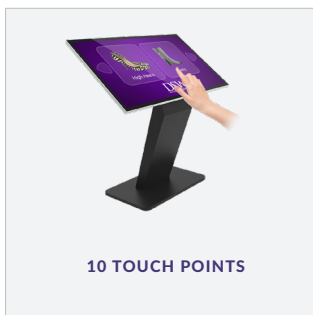

10 TOUCH POINTS