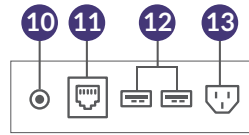

Internal Locker

Should you need to connect the screen to an external source, like a PC or media player, you can use the USB and HDMI or VGA inputs and hide the player inside the internal locker.

- 1 LAN
- 2 USB x 3
- 3 HDMI
- 4 VGA
- 5 AUDIO IN
- 6 RS-232
- 7 MIC/AUDIO
- 8 TOUCH USB
- 9 AUDIO OUT

Rear Connections

Whether you are using the integrated PC or a third party device inside the internal locker you can use the connections on the rear to conveniently connect your USB, Ethernet cable, power cable and Wi-Fi aerial directly to the touch screen.