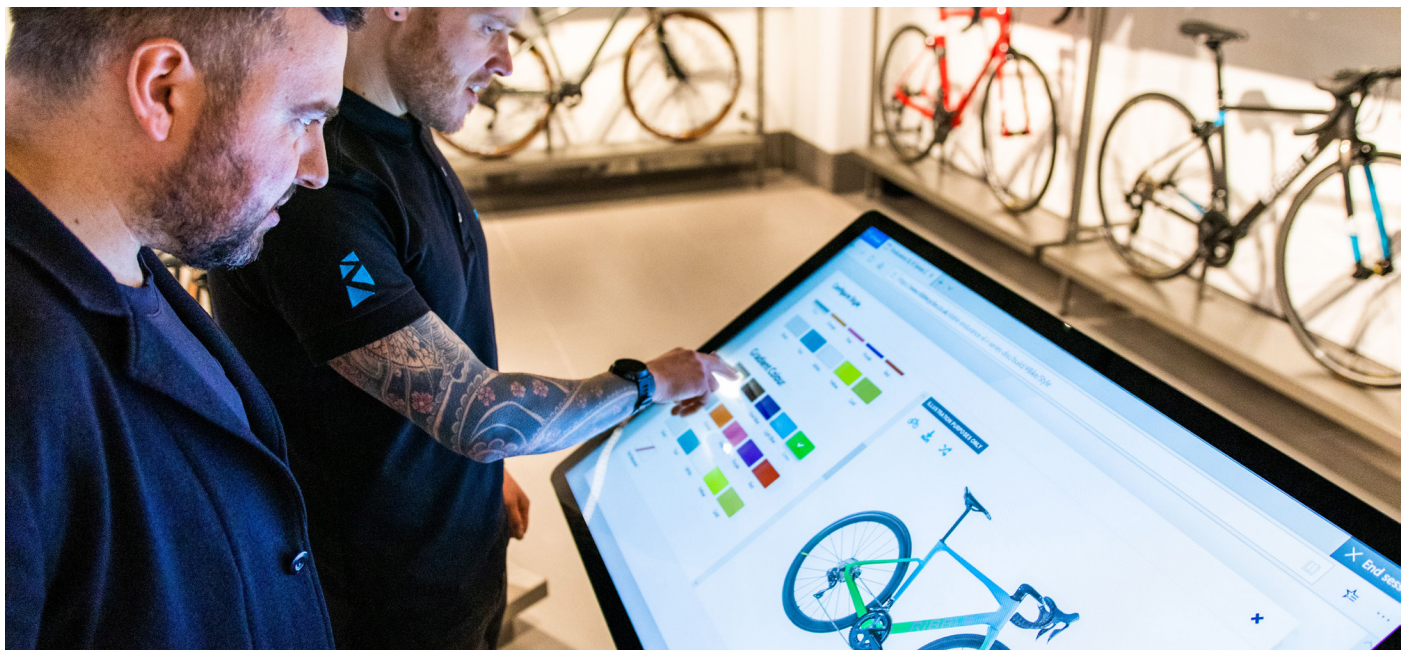

Specification Table

		43 Inch
Panel	Resolution	1920x1080
	Display Area (mm)	941.2x529.4
	Aspect Ratio	16:9
	Brightness (cd/m²)	450
	Colour	16.7M
	Viewing Angle	178°
	Contrast Ratio	5000:1
Touch	Touch Technology	Projected Capacitive
	Touch Points	10
	Glass Hardness	7H minimum
Audio	Speaker Type	2W, 4Ω (x2)
	Inputs (when used as monitor)	HDMI, VGA
	Audio Input (when used as monitor)	Audio Socket (3.5mm)
AV Inputs/Outputs	Audio Output (Internal PC)	Audio Socket (3.5mm)
	Power Consumption (W)	65
	Input Voltage	AC110~240V (50Hz~60Hz)
Mechanical	Unit Size (WxHxD mm) (Landscape)	997.6x1248.3x442.1
	Package Size (WxHxD mm)	Box 1: 1095x690x170 Box 2: 1000x690x430
	Footprint (WxD)	800x500
	Net Weight (kg)	66.05
	Gross Weight (kg)	Box 1: 20.75 Box 2: 52.15
Environmental	Operating Temperature	0 °C to 50 °C
	Storage Temperature	-30°C to 60°C
	Operating Humidity	10% to 80%
	Storage Humidity	5% to 95%
Computer	CPU	Quad-Core ARM Cortex A17, 1.6GHz
	GPU	Quad-Core ARM Mali-T764
	RAM	DDR3 2GB
	Internal Storage	8GB eMMC
	USB	1 x USB (OTG/HOST), 1 x USB (HOST)
	LAN	100M/1000M Ethernet
	Wi-Fi	802.11b/g/n/ac
	OS	Android 7.1
	Graphic Engine	OpenGL ES 1.1/2.0/3.0/3.1, OpenCL 1.1, Renderscript, Direct3D 11.1
	Other	No accessible buttons or controls
Accessories	Included	Remote Control, User Manual, Power Cable, USB to USB Cable, Wi-Fi Aerial
Warranty	Warranty Period	3 Year Warranty
	Technical Support	Lifetime

Errors and omissions excepted