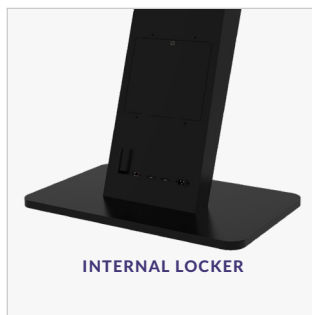

Key Features

INTEGRATED ANDROID

10 TOUCH POINTS

IPS

IPS PANEL

24/7 COMMERCIAL USE

TOUCH MONITOR / WINDOWS VERSIONS AVAILABLE

WI-FI AND LAN

ATTACH DEVICES

INTEGRATED SPEAKERS

10 TOUCH POINTS

SURFACE PLASMA TREATMENT

INTERNAL LOCKER

GIANT TABLET STYLING

Specification Table

		43 Inch
Panel	Resolution	1920x1080
	Display Area (mm)	941.2x529.4
	Aspect Ratio	16:9
	Brightness (cd/m ²)	450
	Colour	16.7M
	Viewing Angle	178°
	Contrast Ratio	5000:1
Touch	Touch Technology	Projected Capacitive
	Touch Points	10
	Glass Hardness	7H minimum
Audio	Speaker Type	2W, 4Ω (x2)
	Inputs (when used as monitor)	HDMI, VGA
	Audio Input (when used as monitor)	Audio Socket (3.5mm)
AV Inputs/Outputs	Audio Output (Internal PC)	Audio Socket (3.5mm)
	Power Consumption (W)	65
	Input Voltage	AC110~240V (50Hz~60Hz)
Mechanical	Unit Size (WxHxD mm) (Landscape)	997.6x1248.3x442.1
	Package Size (WxHxD mm)	Box 1: 1095x690x170 Box 2: 1000x690x430
	Footprint (WxD)	800x500
	Net Weight (kg)	66.05
	Gross Weight (kg)	Box 1: 20.75 Box 2: 52.15
Environmental	Operating Temperature	0 °C to 50 °C
	Storage Temperature	-30°C to 60°C
	Operating Humidity	10% to 80%
	Storage Humidity	5% to 95%
Computer	CPU	Quad-Core ARM Cortex A17, 1.6GHz
	GPU	Quad-Core ARM Mali-T764
	RAM	DDR3 2GB
	Internal Storage	8GB eMMC
	USB	1 x USB (OTG/HOST), 1 x USB (HOST)
	LAN	100M/1000M Ethernet
	Wi-Fi	802.11b/g/n/ac
	OS	Android 7.1
	Graphic Engine	OpenGL ES 1.1/2.0/3.0/3.1, OpenCL 1.1, Renderscript, Direct3D 11.1
	Other	No accessible buttons or controls
Accessories	Included	Remote Control, User Manual, Power Cable, USB to USB Cable, Wi-Fi Aerial
Warranty	Warranty Period	3 Year Warranty
	Technical Support	Lifetime