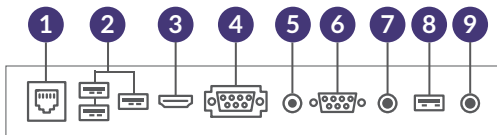

Internal Locker

Should you need to connect the screen to an external source, like a PC or media player, you can use the USB and HDMI or VGA inputs and hide the player inside the internal locker.

- 1 LAN
- 2 USB x 3
- 3 HDMI
- 4 VGA
- 5 AUDIO IN
- 6 RS-232
- 7 MIC/AUDIO
- 8 TOUCH USB
- 9 AUDIO OUT