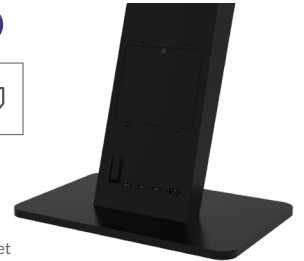

Internal Locker

Should you need to connect the screen to an external source, like a PC or media player, you can use the USB and HDMI or VGA inputs and hide the player inside the internal locker.

- 1 LAN
- 2 USB x 3
- 3 HDMI
- 4 VGA
- 5 AUDIO IN
- 6 RS-232
- 7 MIC/AUDIO
- 8 TOUCH USB
- 9 AUDIO OUT

Rear Connections

Whether you are using the integrated PC or a third party device inside the internal locker you can use the connections on the rear to conveniently connect your USB, Ethernet cable, power cable and Wi-Fi aerial directly to the touch screen.

- 10 Wi-Fi
- 11 LAN
- 12 USB x 2
- 13 Power Socket

Giant Tablet Styling

Their tempered edge-to-edge glass face, rounded corners, super slim profile and unique concave indent aluminium surround all add to the stunning tablet-like aesthetics as well as protecting the internal components from potential damage.