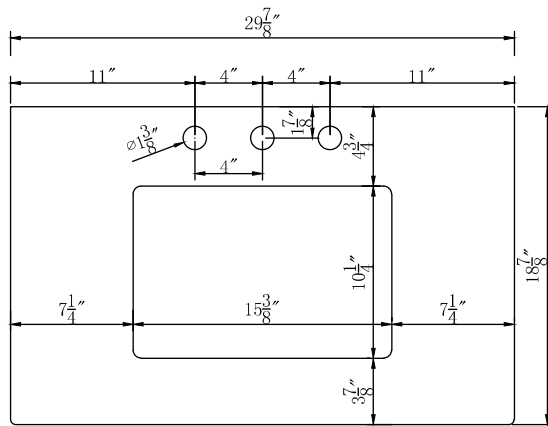

Top view

DWG. NO.:

MODEL NO.:

VF18030WH

ALTERATIONS

- 1
- 2
- 3
- 4

FOR PROPOSAL ONLY ALL DIMENSIONS TO BE VERIFIED

SCALE:

DWG. BY:

CHECKED BY:

DATE: 01/07/2019

PROJECT:

Qty:

Color:

DRAWING TITLE:

FINISH:

Elegant

Decor

ELEGANT LIGHTING