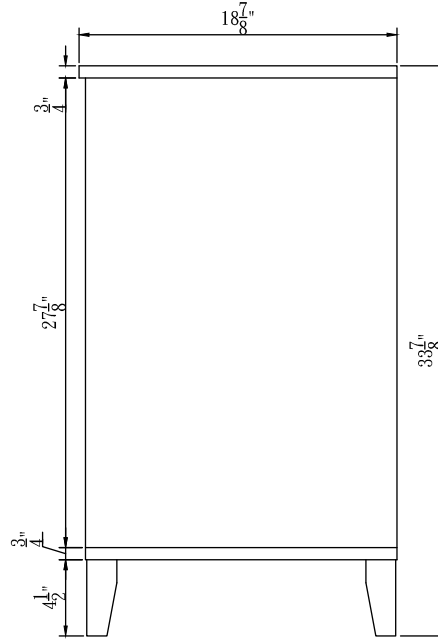

Side view

DWG. NO.:

MODEL NO.:

VF18030WH

ALTERATIONS

- 1
- 2
- 3
- 4

FOR PROPOSAL ONLY ALL DIMENSIONS TO BE VERIFIED

SCALE:

DWG. BY:

CHECKED BY:

DATE: 01/07/2019

PROJECT:

Qty:

Color:

DRAWING TITLE:

FINISH:

Elegant

Decor

ELEGANT LIGHTING