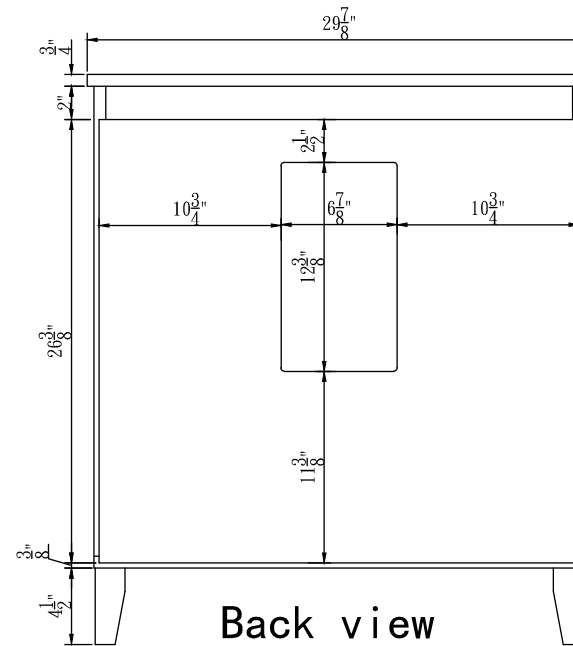

Back view

DWG. NO.:

MODEL NO.:

VF18030WH

ALTERATIONS

- 1
- 2
- 3
- 4

FOR PROPOSAL ONLY ALL DIMENSIONS TO BE VERIFIED

SCALE:

DWG. BY:

CHECKED BY:

DATE: 01/07/2019

PROJECT:

Qty:

Color:

DRAWING TITLE:

FINISH:

Elegant

Decor

ELEGANT LIGHTING