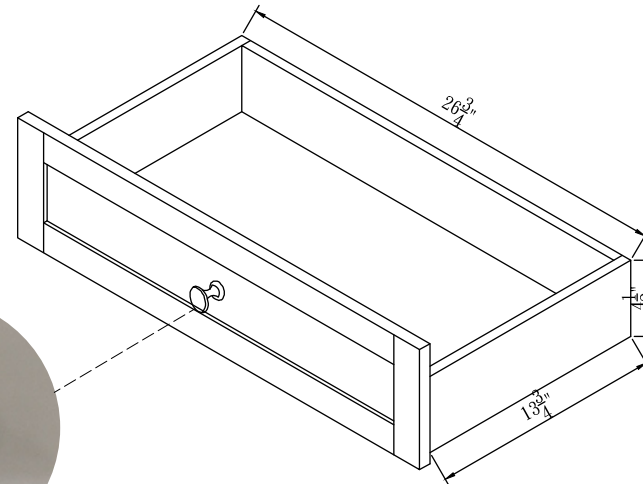

DWG. NO.:

MODEL NO.:

VF18030WH

ALTERATIONS

- 1
- 2
- 3
- 4

FOR PROPOSAL ONLY ALL DIMENSIONS TO BE VERIFIED

SCALE:

DWG. BY:

CHECKED BY:

DATE: 01/07/2019

PROJECT:

Qty:

Color:

DRAWING TITLE:

FINISH:

Elegant

Decor

ELEGANT LIGHTING