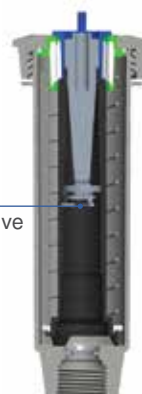

Specifications

- Pressure rating: 20 – 70 PSI (1,4 – 4,8 bar)
- Flow-by: 0 – 8 PSI (0,6 bar) 0.20 GPM (0,76 LPM)
- Inlet: 1/2" (1,3 cm) Female Thread NPT

Models

- 78002** Pro-S 2" (5 cm) Pop-up
- 78003** Pro-S 3" (7,5 cm) Pop-up
- 78004** Pro-S 4" (10 cm) Pop-up
- 78006** Pro-S 6" (15 cm) Pop-up with side inlet
- 78012** Pro-S 12" (30 cm) Pop-up

Options

- In-stem Pressure Regulator**

Factory preset at 30 or 40 PSI (2,1 or 2,8 bar). Available in 4", 6" and 12". EPA WaterSense certified. Visit krain.com/watersense-certified for a full list.

- In-stem Check Valve**

Pre-installed or installs in the field. Holds up to 10' (3 m) of head pressure.

- Pre-installed Nozzle Guard**

Protects the nozzle from foot traffic, mowers, edgers and arc changes.

- Stop Flow™**

Automatically stops water flow should the nozzle become damaged or removed.

Stop Flow™ valve

How to Specify with Options

MODEL	OPTION	
78002	- CV	Check valve
78003	- GUARD	Nozzle guard
78004	- NSI	No side inlet (6" only)
78006	- PR30	Pressure regulator 30 PSI
78012	- PR40	Pressure regulator 40 PSI
	- RCW	Reclaimed water use
	- SF	Stop Flow™ 4" and 6" only