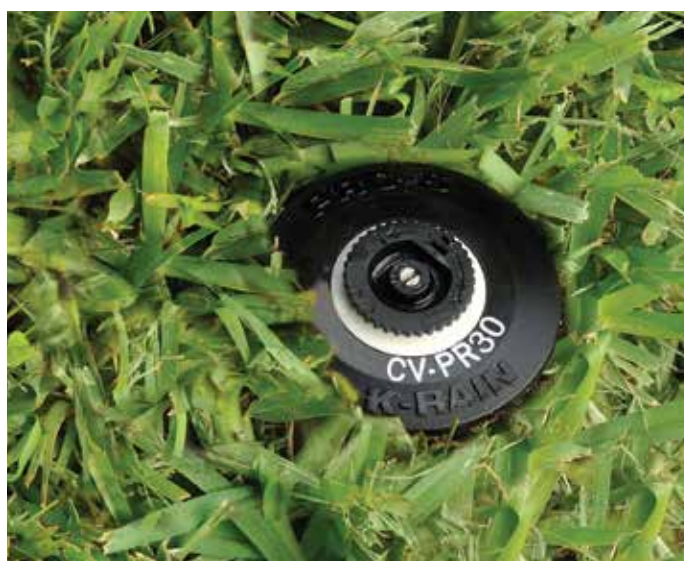

Watch the video. Scan this code with your smartphone camera.