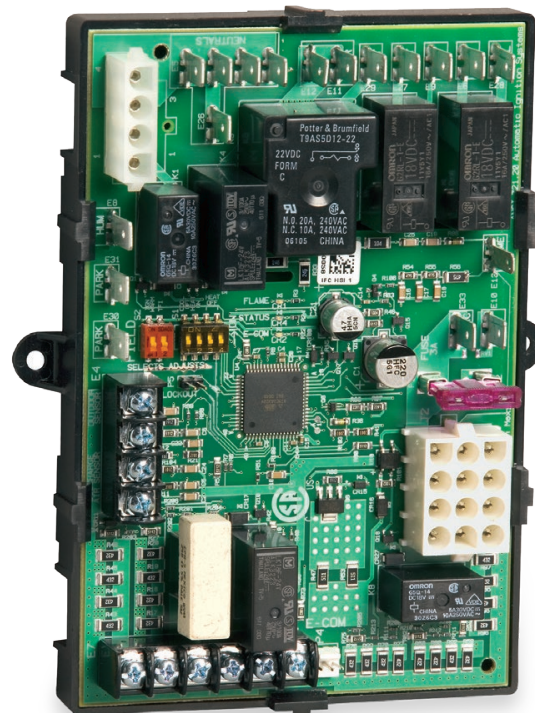

## **S9200U UNIVERSAL INTEGRATED FURNACE CONTROL**

Meet more single-stage furnace applications  
by stocking just one universal control

# S9200U Universal IFC

Simplify your stock with one universal control

Lennox, Goodman, Trane, Rheem, Nordyne, York, ICP – the list of single-stage furnace brands compatible with Resideo's S9200U Universal Integrated Furnace Control goes on and on. So you can keep an S9200U IFC in your truck and know you're covered for many single-stage control replacements.

## UNIVERSAL

Meet many single-stage furnace control applications with just one IFC, greatly reducing your inventory and helping you make just one trip per job. The S9200U IFC replaces more than 200 other models.