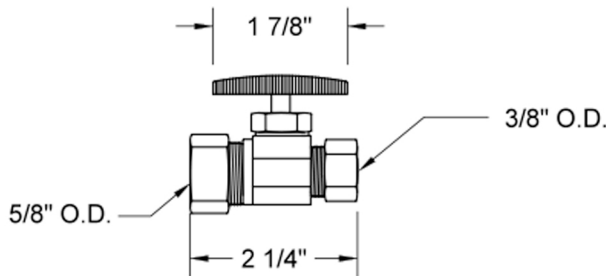

SPECIFICATION DRAWING:

AVAILABLE HANDLES:

COMPLIANCES:

Complies with: ASME A112.18.1-2012/CSA B125.1-12