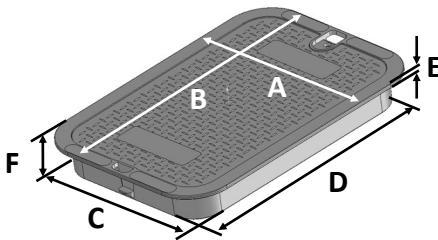

## 113BC

Series: Standard Series  
 Box Color: Black  
 Box material : Polypropylene  
 Cover Color: Green  
 Cover Marking: Irrigation Control Valve  
 Cover material: HDPE  
 Box Weight: 5.70 lbs  
 Lid Weight: 2.61 lbs  
 Total Weight: 8.31 lbs  
 Load rating:  
 Pedestrian & lawn care equipment

Box includes 3/8-16 brass nut

All 14"x19" covers and risers fit this box

**Made in USA**

**Made from 100% recycled materials**

Lid Dimensions	
A. Top width	11 5/8"
B. Top length	16 13/16"
C. Bottom width	10 1/8"
D. Bottom length	15 1/4"
E. Rim thickness	1/4"
F. Overall height	2"

Box Dimensions	
A. Top inside width	10"
B. Top inside length	15"
C. Top outside width	11 5/8"
D. Top outside length	16 13/16"
E. Bottom inside width	15"
F. Bottom inside length	20"
G. Bottom outside width	16"
H. Bottom outside length	21"
I. Height	12"