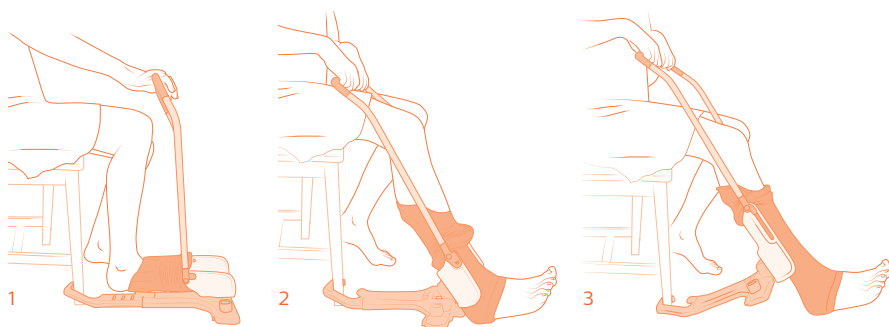

Stop struggling with your tight stocking Meet the STOCKeez

sockee
It's easy again

STOCKEEZ IS A UNIQUE DEVICE, DESIGNED TO HELP AN INDIVIDUAL TO REMAIN INDEPENDENT AND AVOID THE FRUSTRATION OF PUTTING ON TIGHT AND THICK COMPRESSION HOSE

The operation principle of this unique product allows the user maximum comfort and extended flexibility during the complex action of putting on compression stockings. This lightweight device allows the user freedom and simple operation. In order to reach optimal performance, we have developed two sizes suitable for all users. The Stockeez has been developed to go with you wherever required. Its smart and effective design, modern and fashionable appearance, unique colors and premium production quality, makes The Stockeez the best solution in its category.

STOCKEEZ BENEFITS AND FEATURES

- All in one solution – compression stocking, TED hose, socks, hosiery.
 - No bending required – keeps user's torso straight and painless.
 - Unique handle assembly sliders easily pulls hose to the knee.
 - The hook attaches to chair leg for maximum comfort and safety.
 - Multiple sizes – suited to users' foot and hose size.
 - Lightweight and compact – travels with you wherever you need it.
 - High-end, sporty design
 - Premium quality
-