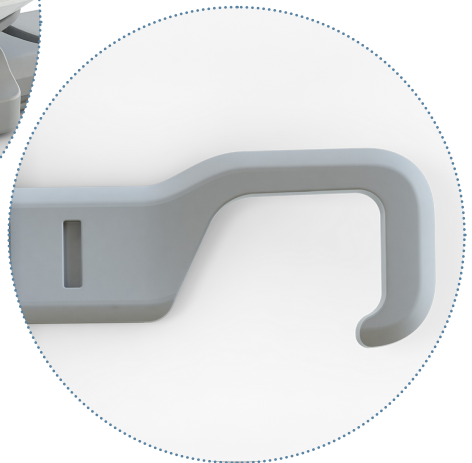

STOCKEEZ BENEFITS AND FEATURES

1. All in one solution – compression stocking, TED hose, socks, hosiery.
   - No bending required – keeps user's torso straight and painless.
   - Unique handle assembly sliders easily pulls hose to the knee.
   - The hook attaches to chair leg for maximum comfort and safety.
   - Multiple sizes – suited to users' foot and hose size.
   - Lightweight and compact – travels with you wherever you need it.
   - High-end, sporty design
   - Premium quality
2. ---

UNIQUE HANDLE ASSEMBLY SLIDERS EASILY PULLS HOSE UP TO KNEE