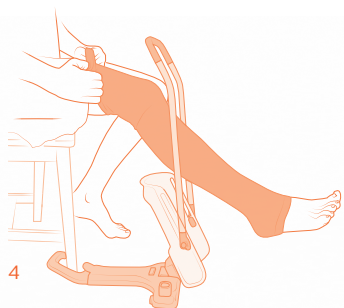

Stop struggling with your tight stocking Meet the STOCKeez

sockee
It's easy again

STOCKEEZ IS A UNIQUE DEVICE, DESIGNED TO HELP AN INDIVIDUAL TO REMAIN INDEPENDENT AND AVOID THE FRUSTRATION OF PUTTING ON TIGHT AND THICK COMPRESSION HOSE

The operation principle of this unique product allows the user maximum comfort and extended flexibility during the complex action of putting on compression stockings. This lightweight device allows the user freedom and simple operation. In order to reach optimal performance, we have developed two sizes suitable for all users. The Stockeez has been developed to go with you wherever required. Its smart and effective design, modern and fashionable appearance, unique colors and premium production quality, makes The Stockeez the best solution in its category.

STOCKEEZ BENEFITS AND FEATURES

- All in one solution – compression stocking, TED hose, socks, hosiery.
 - No bending required – keeps user's torso straight and painless.
 - Unique handle assembly sliders easily pulls hose to the knee.
 - The hook attaches to chair leg for maximum comfort and safety.
 - Multiple sizes – suited to users' foot and hose size.
 - Lightweight and compact – travels with you wherever you need it.
 - High-end, sporty design
 - Premium quality
-