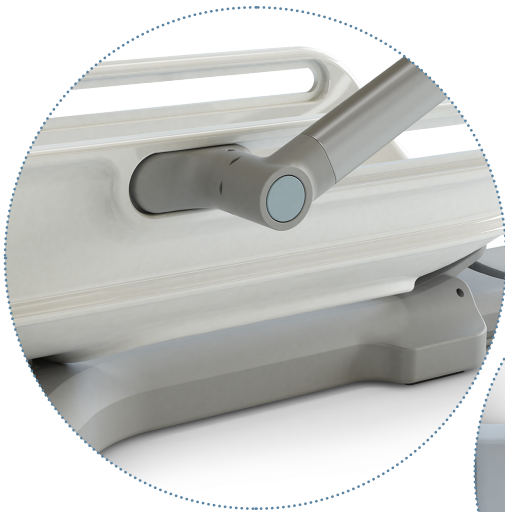

STOCKEEZ BENEFITS AND FEATURES

1. All in one solution – compression stocking, TED hose, socks, hosiery.
   - No bending required – keeps user's torso straight and painless.
   - Unique handle assembly sliders easily pulls hose to the knee.
   - The hook attaches to chair leg for maximum comfort and safety.
   - Multiple sizes – suited to users' foot and hose size.
   - Lightweight and compact – travels with you wherever you need it.
   - High-end, sporty design
   - Premium quality
2. ---

UNIQUE HANDLE ASSEMBLY SLIDERS EASILY PULLS HOSE UP TO KNEE