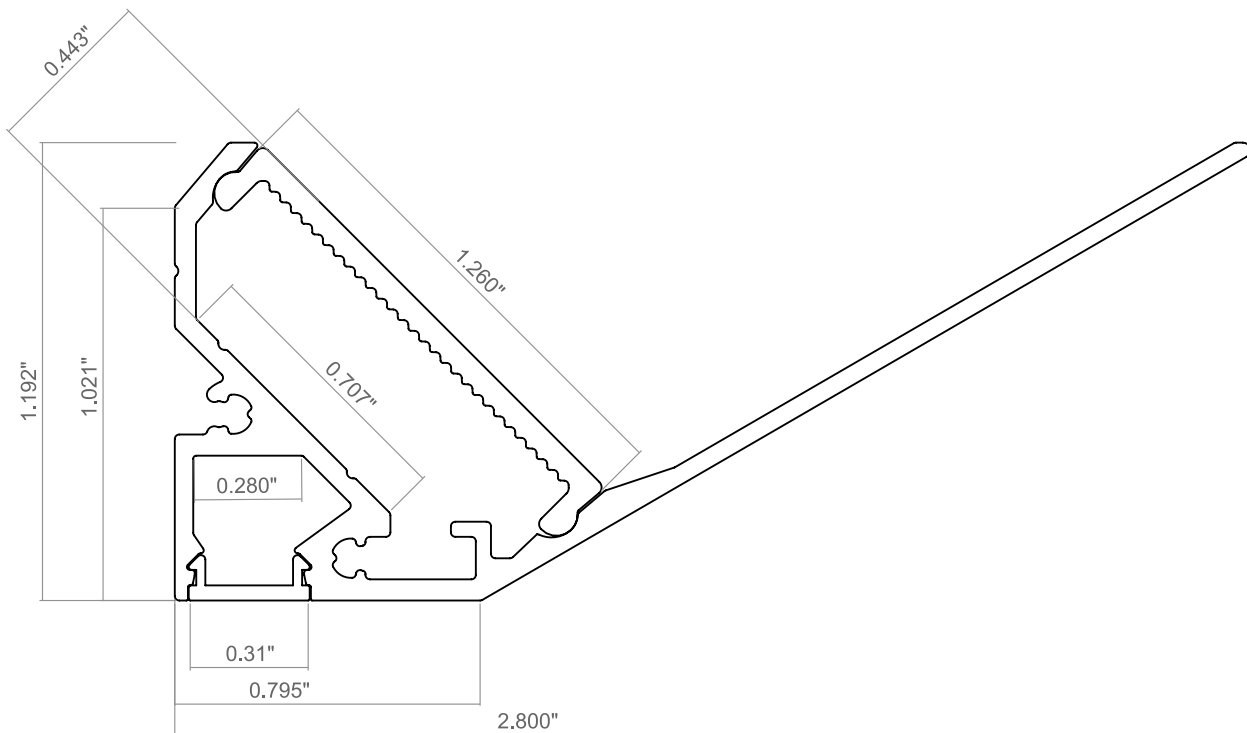

ALU- CEILING WASHER

SCALE 1 : 1

AVAILABLE LENGTHS:
 3m (9.84ft) attracts extra freight
 2390mm (+/-8ft)
 2m (6.56ft)
 1m (3.28ft)
 609mm (2ft)
 6" Sample

PRODUCT CODE: LED-AL-CEW		Wired4Signs USA, LLC 7669 Clinton Highway Powell, TN 37849 USA Email: info@w4susa.com Phone: +1 (865) 339-4956	DISTRIBUTED BY: 
DESCRIPTION: CEILING WASHER, anodized aluminum LED profile			
WEIGHT: 0.50 kg/m	UNITS: INCHES		
SCALE: 2:1	SHEET SIZE: A4		