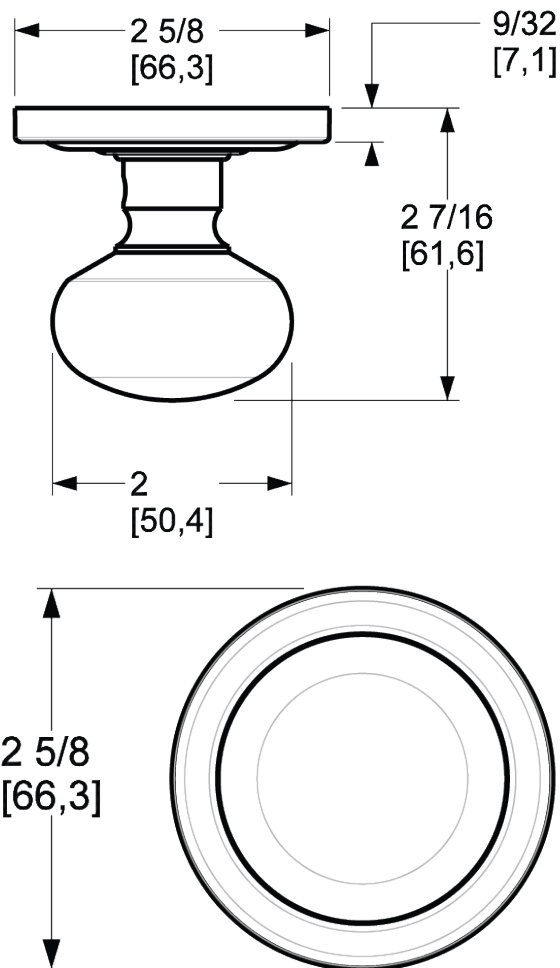

BALDWIN®

ESTATE™

5000 KNOB W/ 5048 ROSE

5000 KNOB W/ 5048 ROSE

PRE CONFIGURED SET

DIMENSIONS

SPECIFICATIONS

- Solid Forged Brass Trim
- Concealed Fasteners
- 28-degree Solid Brass Latch
- 2.125" Bore x 2.375" Backset with Full Lip Strike
- 1.375"-1.75" thick doors
- PASS, PRIV, FD, HD
- UL Kit Available