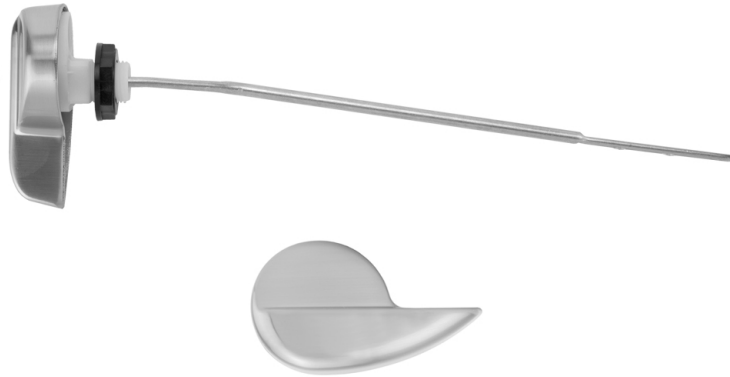

# Toilet Tank Trip Lever to Fit TOTO

**Model #: 904-**

## FEATURES:

- Toilet tank "trip" lever to fit TOTO model: THU004
- Brass arm
- Fits TOTO Models: Carlyle, Carlyle II, Carolina, Carolina II, Eco Ultramax, Eco Supreme, Supreme, Supreme II, Ultramax, Ultramax II, Ultimate
- Not available in ULB