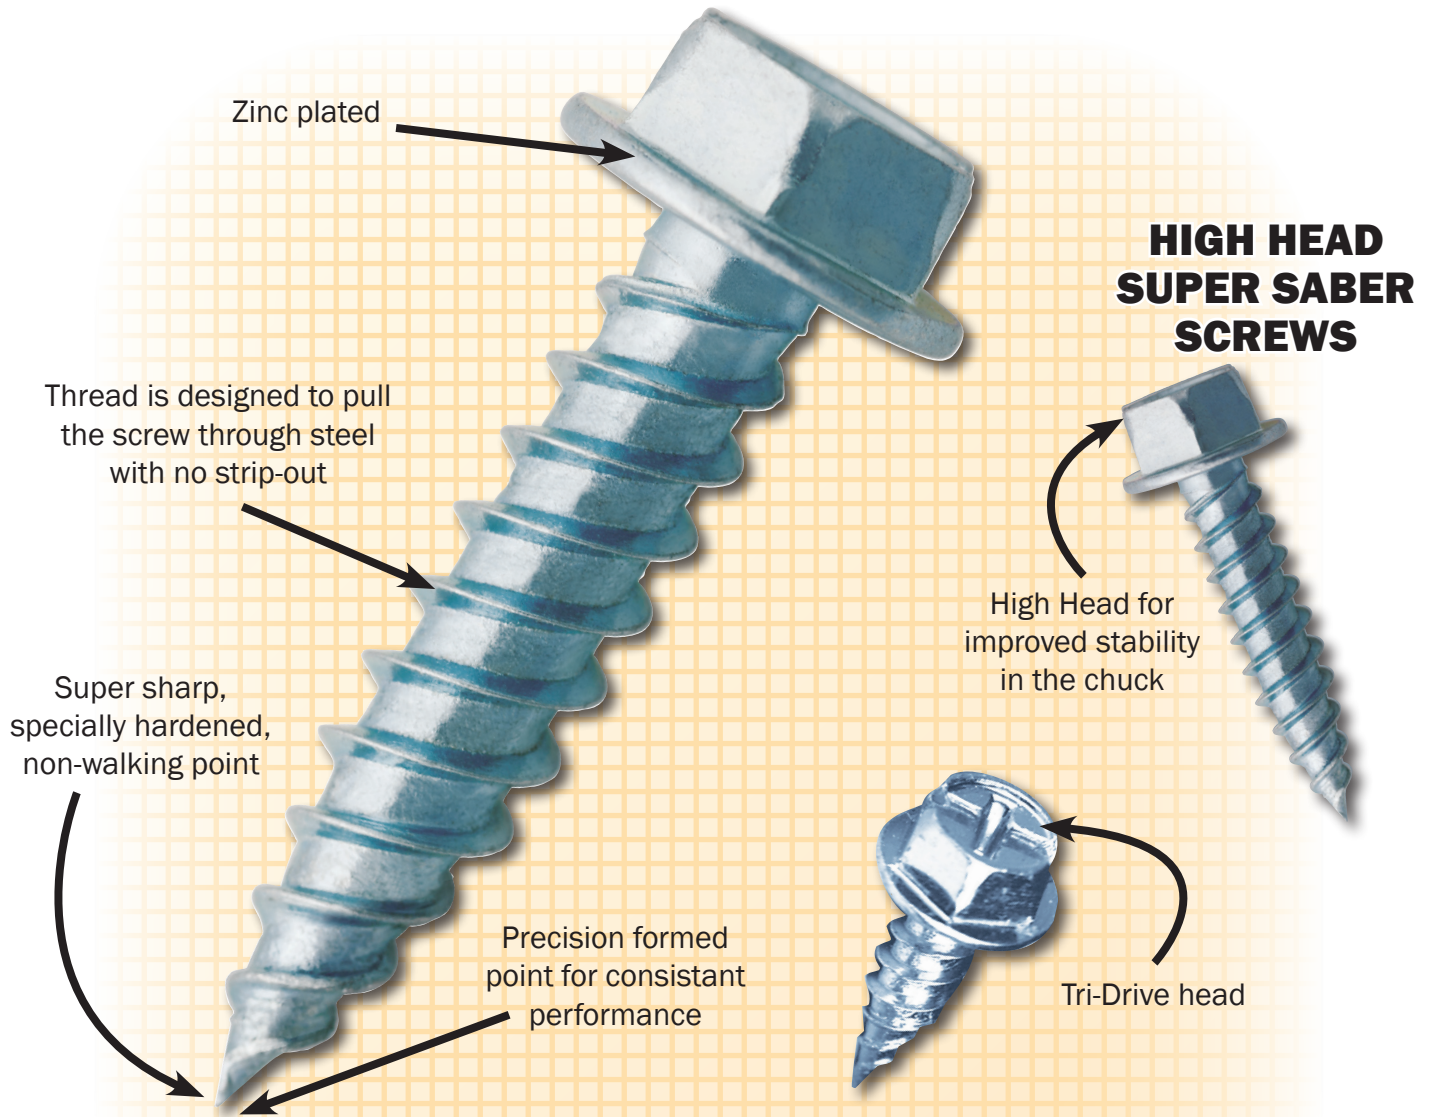

SUPER SABER® SELF-PIERCING SCREWS