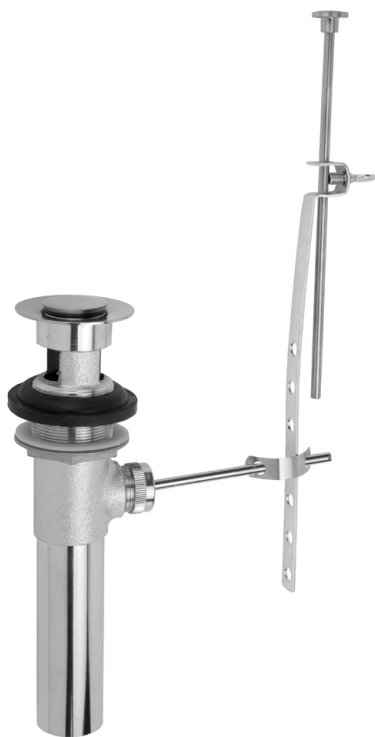

Pop-Up Lavatory Drain with Overflow

Model #: 736-

FEATURES:

- Plated flange & top only
- Adjustable ABS plastic stopper - unique design
- Fits 1 1/2" sink opening
- With overflow
- Threads are unfinished in MBK, WH & JACLO=COLOR

AVAILABLE FINISHES:

Polished Chrome (PCH)	Satin Chrome (SC)	Bronze Umber (BU)
Satin Nickel (SN)	Pewter (PEW)	Caramel Bronze (CB)
Polished Nickel (PN)	Antique Brass (AB)	Antique Copper (ACU)
Oil-Rubbed Bronze (ORB)	Polished Brass (PB)	Polished Copper (PCU)
Vintage Bronze (VB)	Satin Brass (SB)	Matte Black (MBK)
Satin Gold (SG)	Polished Gold (PG)	Black Nickel (BKN)
White (WH)	Unlacquered Brass (ULB)	Satin Cooper (SCU)
Almond (ALD)	Amber (AMB)	Azure Blue (AZB)
Coral (COR)	Mint Green (GRN)	Stone Grey (GRY)
Lilac (LAC)	Light Blue (LBL)	Limon (LIM)
Plum (PLM)	Pink (PNK)	Red (RED)
Graphite (GPH)	Aged Unlacquered Brass (AUB)	