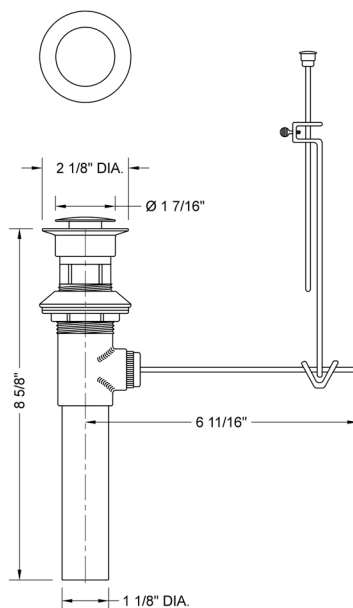

COMPLIANCES:

Complies with: ASME A112.18.1-2012/CSA B125.1-12