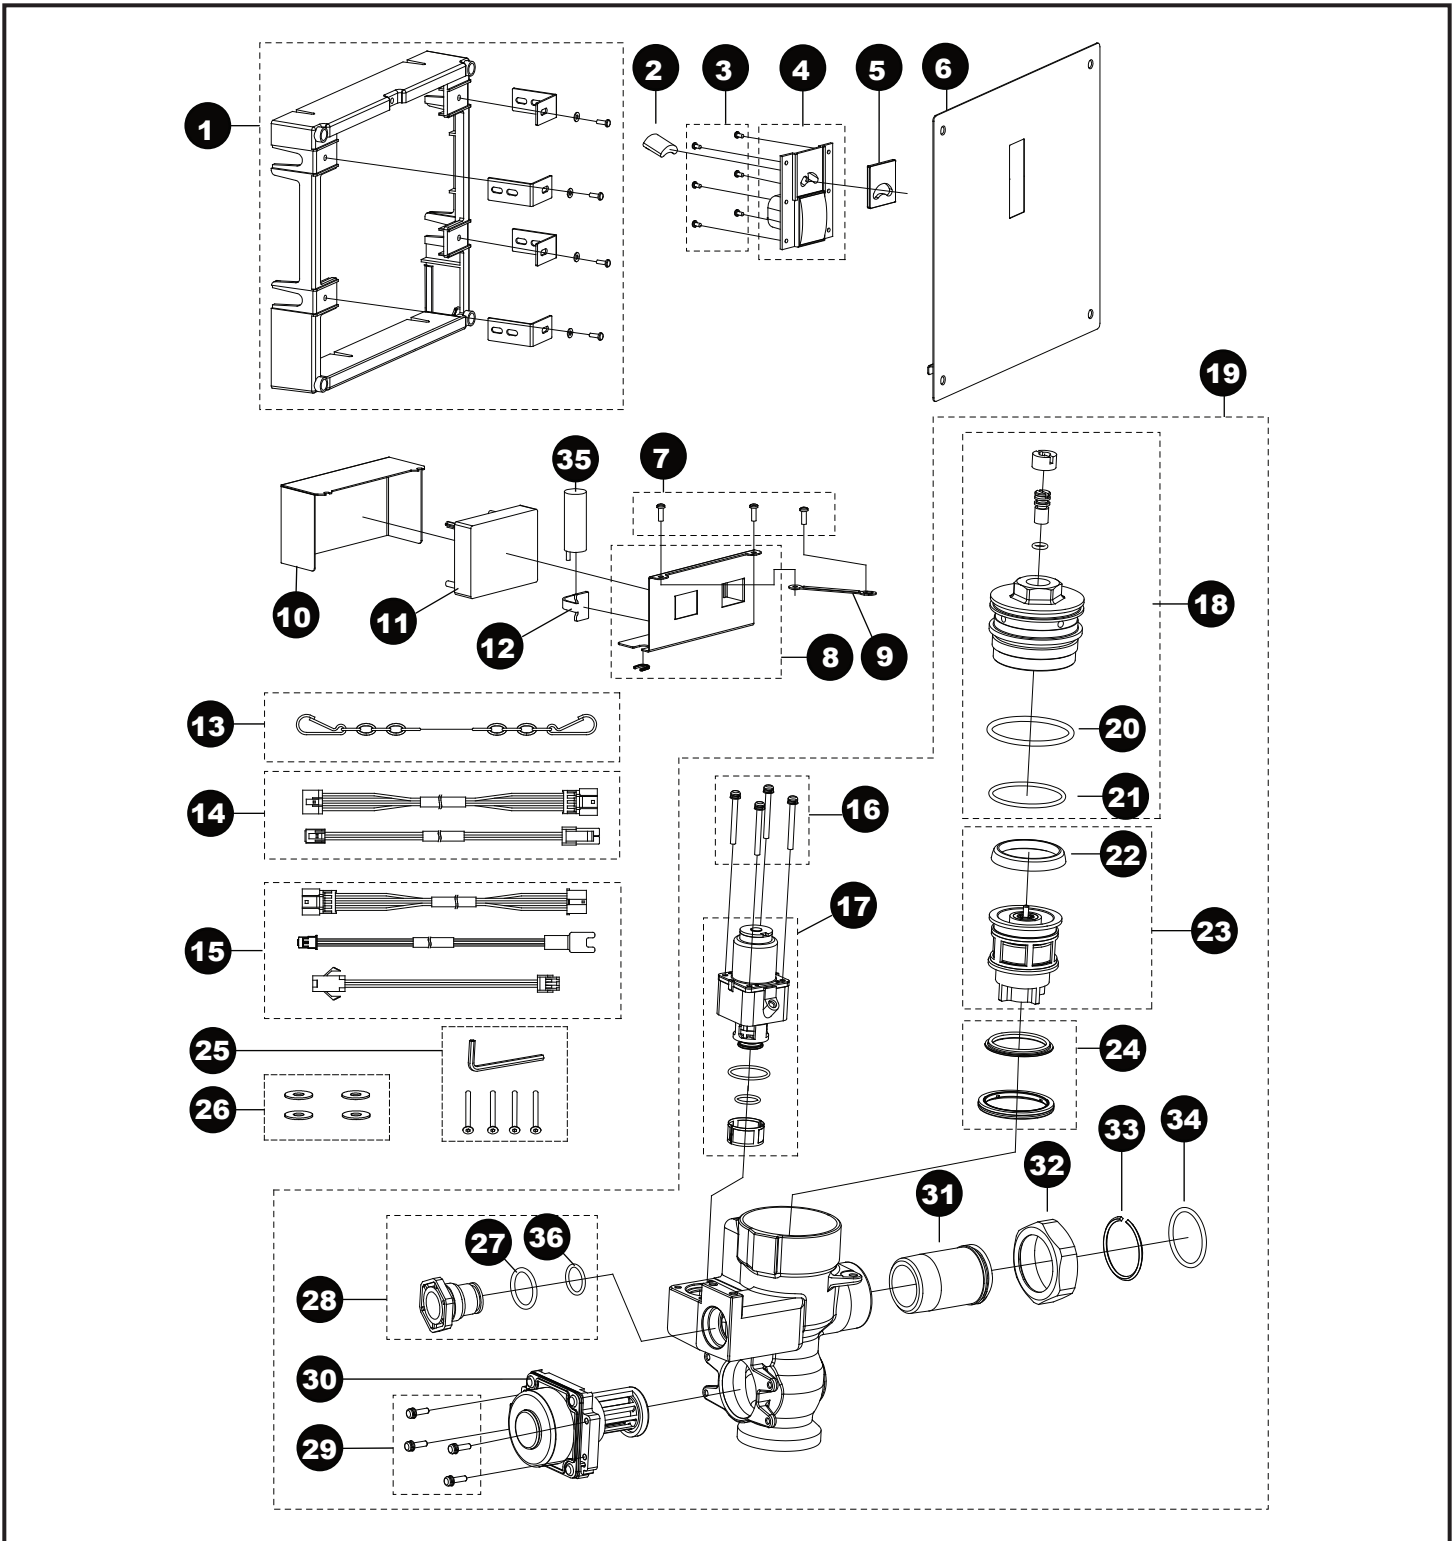

TET2UAR(X)#SS
 TET2UA(X)31#SS
 TET2UA(X)32#SS
 TET2UA(X)33#SS

EcoPower® Flush Valve,
 Toilet, Concealed Large, 1.0 Gpf

**EcoPower® Flush Valve,
Toilet, Concealed Large, 1.0 Gpf**

TET2UAR(X)#SS
 TET2UA(X)31#SS
 TET2UA(X)32#SS
 TET2UA(X)33#SS

Item	Part	Description
1	TH559EDV341	Frame assembly, large cover
2	THP3187	Sensor
3	THP3215	Screw, sensor bracket, concealed (6/bag)
4	THP3214	Bracket, sensor, w/ push button
5	THP3213	Glass, sensor window, concealed
6	THP3211	Cover plate, large
7	THP3204	Screws, valve body, cover (5/bag)
8	THP3217	Housing, controller, concealed
9	THP3218	Mount stay, controller box
10	THP3216	Cover, box, controller, concealed
11	THP3280	Controller unit, E
12	TH559EDV517	Clamp set (10/bag)
13	TH559EDV345	Chain, cover plate
14	THP3221	Harness, concealed (2 type/bag)
15	THP3209	Extension harness (3 type/bag)
16	THP3192	Screw, solenoid valve (4/bag)
17	THP3190R	Solenoid valve assembly
18	THP3188	Piston cap sub assembly
	THP3188X	Piston cap sub assembly for Reclaimed Water
19	THP3282	Valve body assy, concealed, toilet
	THP3226X	Valve body assy, concealed, toilet for Reclaimed Water
20	THP3189	O-ring, piston cap, top, large (10/bag)
21	TH305SV112	O-ring, valve cap botm (10/bag)
22	TH305SV103	U-packing, piston (10/bag)
23	TH323V104R	Piston assembly
24	TH321	Seat packing set
25	THP3233	Screw w/wrench set
26	THP3219	Washer, plastic (4/bag)
27	THP3013	O-ring, cap (10/bag)
28	THP3220	Plug
29	TH559EDV505	Screw, EcoPower generator (4/bag)
30	TH559EDV503	EcoPower generator, toilet
31	TH305SV114	Tailpiece
32	TH305SV113	Nut, tailpiece/angle stop
33	TH305SV105	Locking ring set, tailpiece (10/bag)
34	TH305SV106	O-ring, tailpiece (10/bag)
35	THP3053	Back-up battery
36	THP3242	O-ring (1/bag)